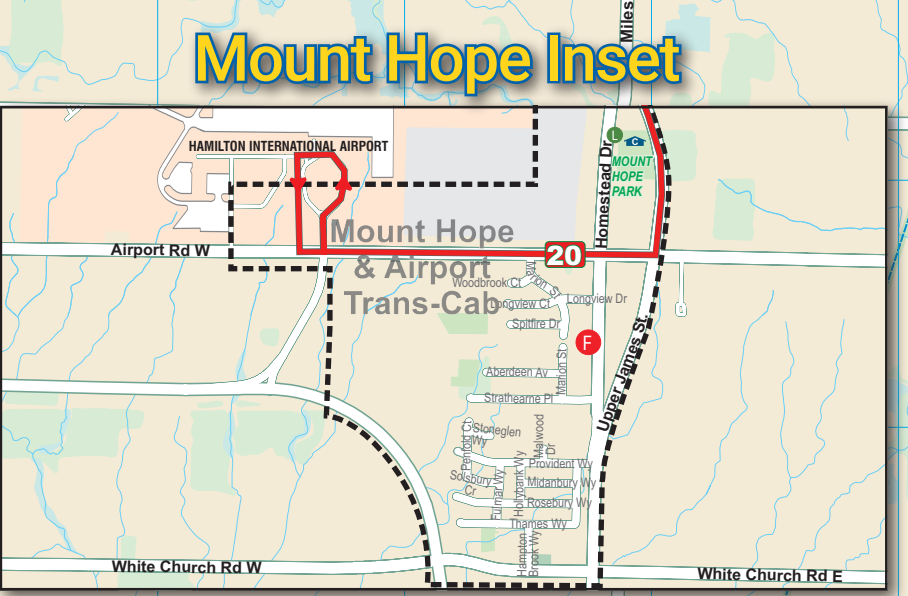

Hamilton Street Railway System Map

December 29, 2019

Legend

- TRANSPORTATION
- EXPRESSWAY
- ARTERIAL ROAD
- LOCAL ROAD
- LANE
- RAILWAY
- RECREATIONAL TRAIL
- AREAS/ZONES
- COMMUNITY DOWNTOWN
- INDUSTRIAL
- PARK
- CEMETERY
- WOODED AREA
- AIRPORT
- TRANS-CAB ZONE
- SYMBOLS
- Hospital
- Police Station
- Library
- Fire Hall
- Bus Stop (see inset maps)
- Indoor Pool
- Outdoor Pool
- Community Centre
- Arena
- Point of Interest
- Municipal Office
- Museum
- College or University
- Public Elementary School
- Catholic Elementary School
- Secondary School
- Trans-Cab Transfer Point

Scale 1:32,000

Scale 1:32,000

Route Directory