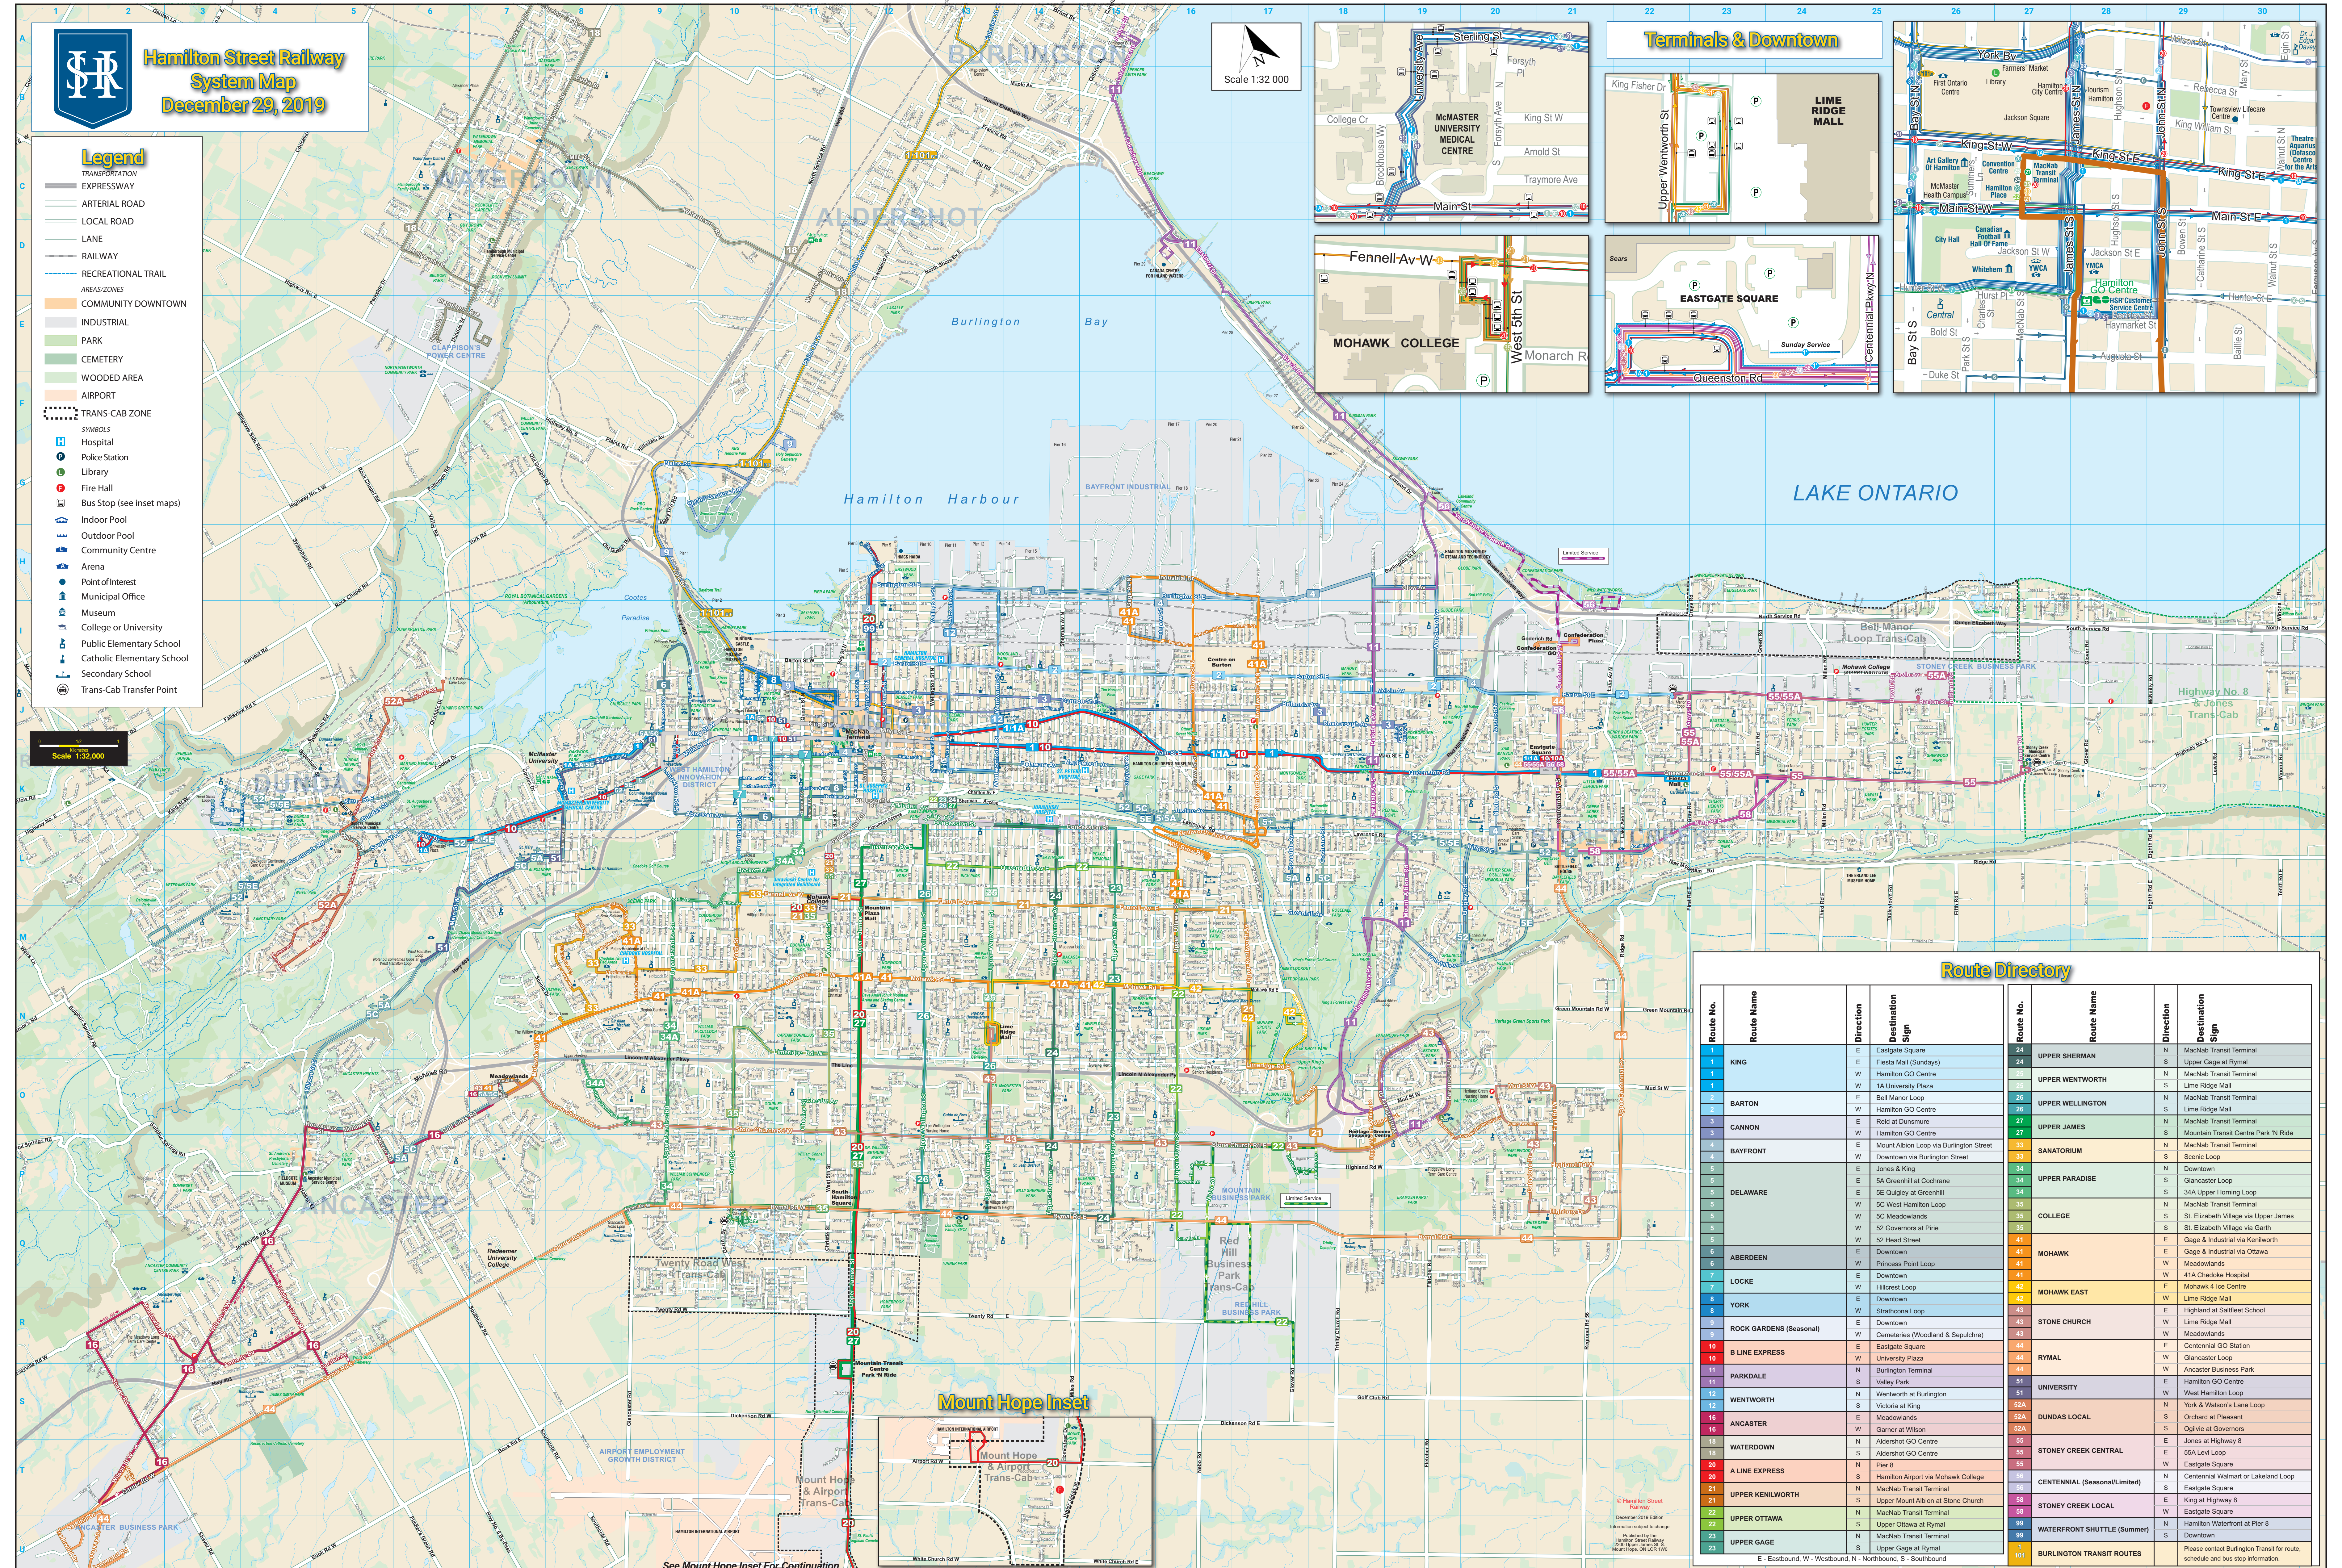

Hamilton Street Railway System Map

December 29, 2019

Legend

- TRANSPORTATION
- EXPRESSWAY
- ARTERIAL ROAD
- LOCAL ROAD
- LANE
- RAILWAY
- RECREATIONAL TRAIL
- AREAS/ZONES
- COMMUNITY DOWNTOWN
- INDUSTRIAL
- PARK
- CEMETERY
- WOODED AREA
- AIRPORT
- TRANS-CAB ZONE
- SYMBOLS
- Hospital
- Police Station
- Library
- Fire Hall
- Bus Stop (see inset maps)
- Indoor Pool
- Outdoor Pool
- Community Centre
- Arena
- Point of Interest
- Municipal Office
- Museum
- College or University
- Public Elementary School
- Catholic Elementary School
- Secondary School
- Trans-Cab Transfer Point

Scale 1:32,000

Scale 1:32,000

Route Directory