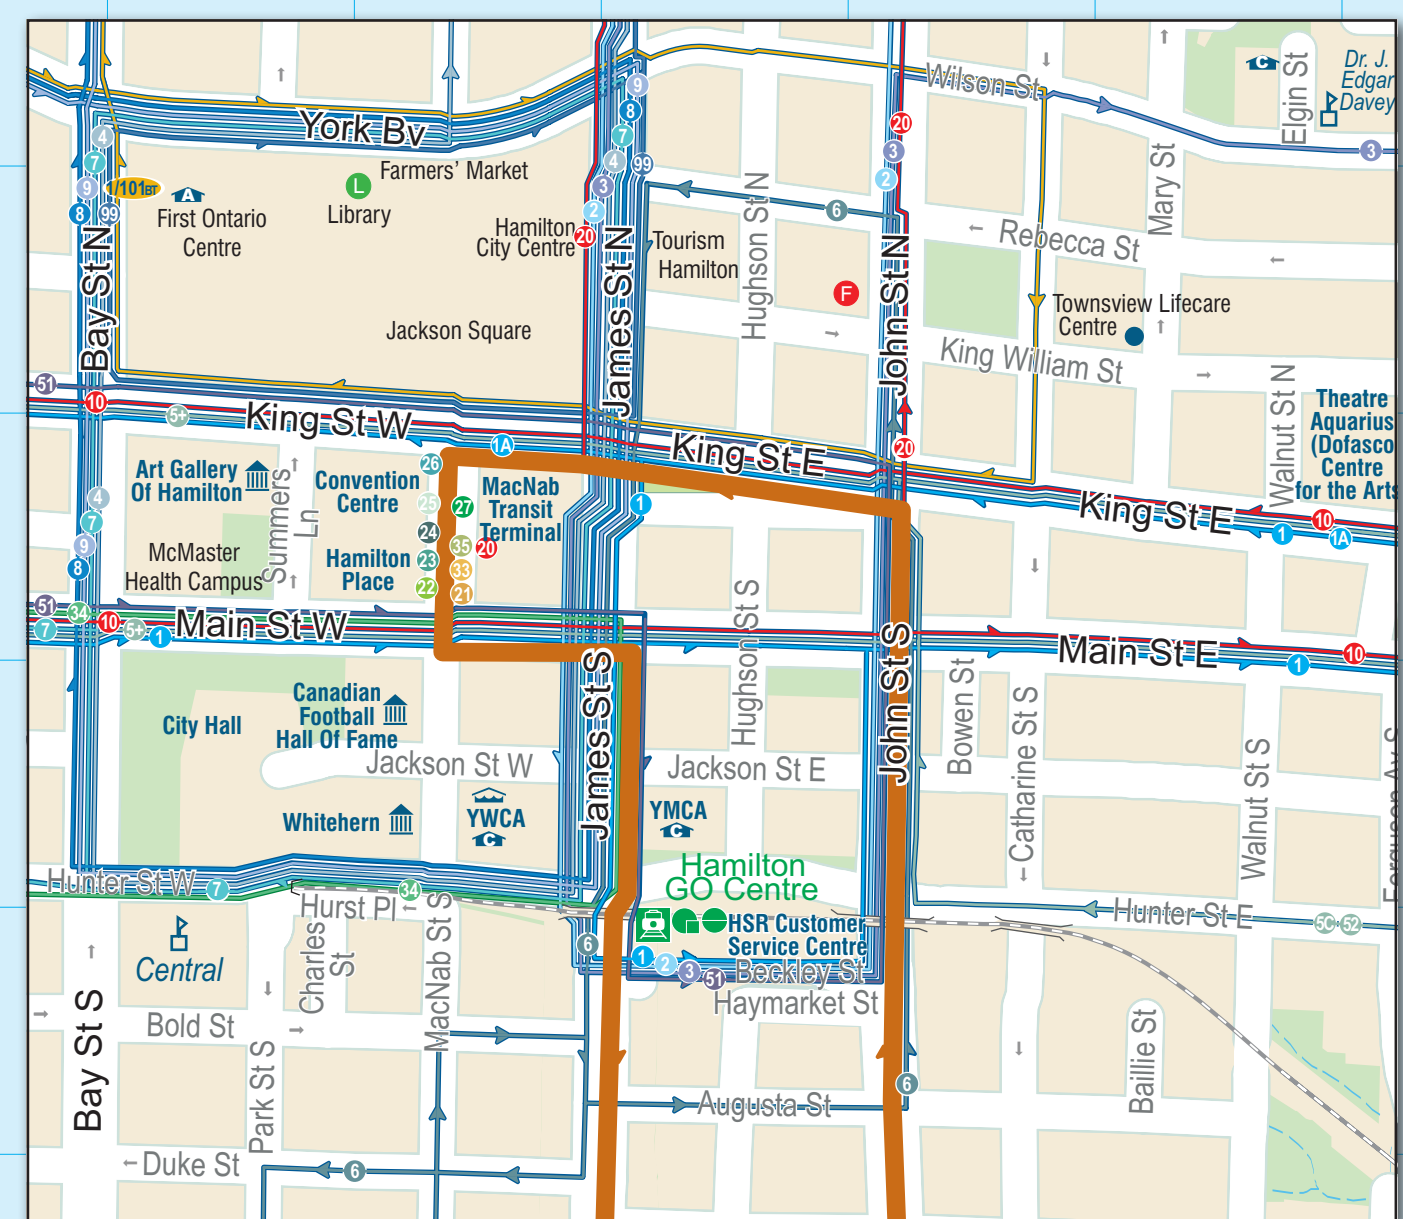

Hamilton Street Railway System Map

December 29, 2019

Legend

- TRANSPORTATION
- EXPRESSWAY
- ARTERIAL ROAD
- LOCAL ROAD
- LANE
- RAILWAY
- RECREATIONAL TRAIL
- AREAS/ZONES
- COMMUNITY DOWNTOWN
- INDUSTRIAL
- PARK
- CEMETERY
- WOODED AREA
- AIRPORT
- TRANS-CAB ZONE
- SYMBOLS
- Hospital
- Police Station
- Library
- Fire Hall
- Bus Stop (see inset maps)
- Indoor Pool
- Outdoor Pool
- Community Centre
- Arena
- Point of Interest
- Municipal Office
- Museum
- College or University
- Public Elementary School
- Catholic Elementary School
- Secondary School
- Trans-Cab Transfer Point

Scale 1:32,000

Scale 1:32,000

Route Directory