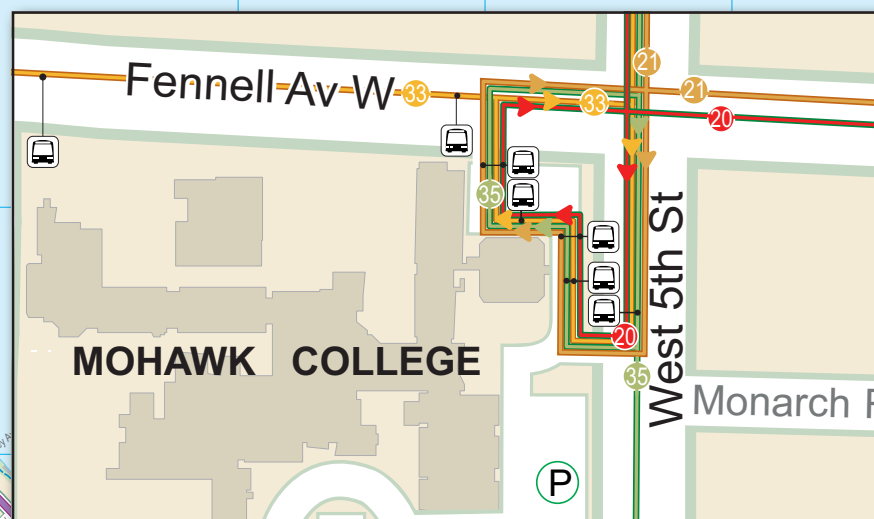

Hamilton Street Railway System Map

December 29, 2019

Legend

- TRANSPORTATION
- EXPRESSWAY
- ARTERIAL ROAD
- LOCAL ROAD
- LANE
- RAILWAY
- RECREATIONAL TRAIL
- AREAS/ZONES
- COMMUNITY DOWNTOWN
- INDUSTRIAL
- PARK
- CEMETERY
- WOODED AREA
- AIRPORT
- TRANS-CAB ZONE
- SYMBOLS
- Hospital
- Police Station
- Library
- Fire Hall
- Bus Stop (see inset maps)
- Indoor Pool
- Outdoor Pool
- Community Centre
- Arena
- Point of Interest
- Municipal Office
- Museum
- College or University
- Public Elementary School
- Catholic Elementary School
- Secondary School
- Trans-Cab Transfer Point

Scale 1:32,000

Scale 1:32,000

Route Directory